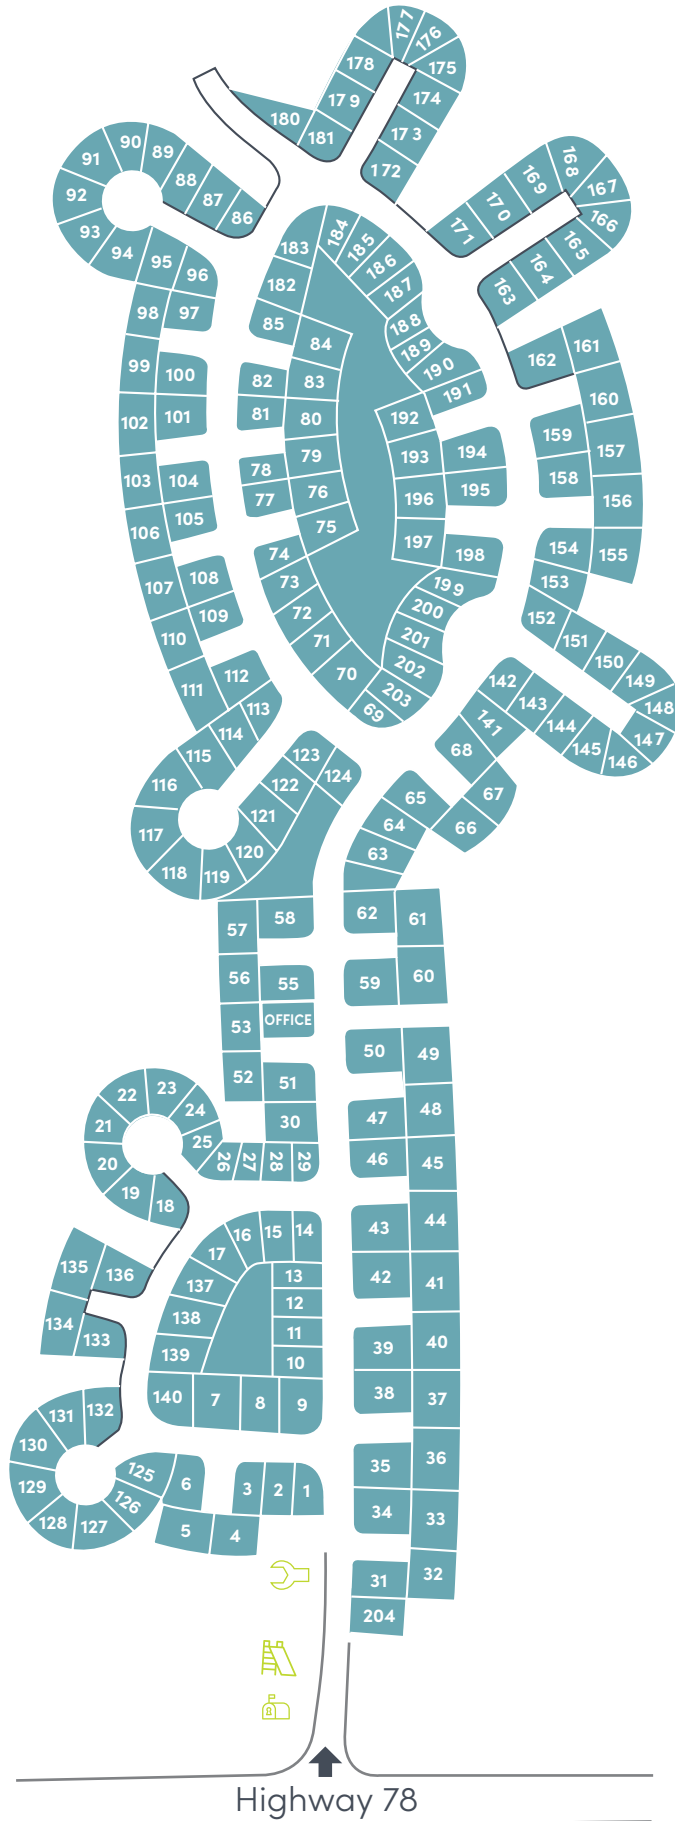

# Sweetgrass Estates

**yes!**  
communities

9919 Highway 78  
Ladson, SC 29456

T : 843.873.6872

Visit us online at:  
[yescommunities.com](http://yescommunities.com)

Number of sites: 168

Amenities:

-  Playground
-  Maintenance Shed